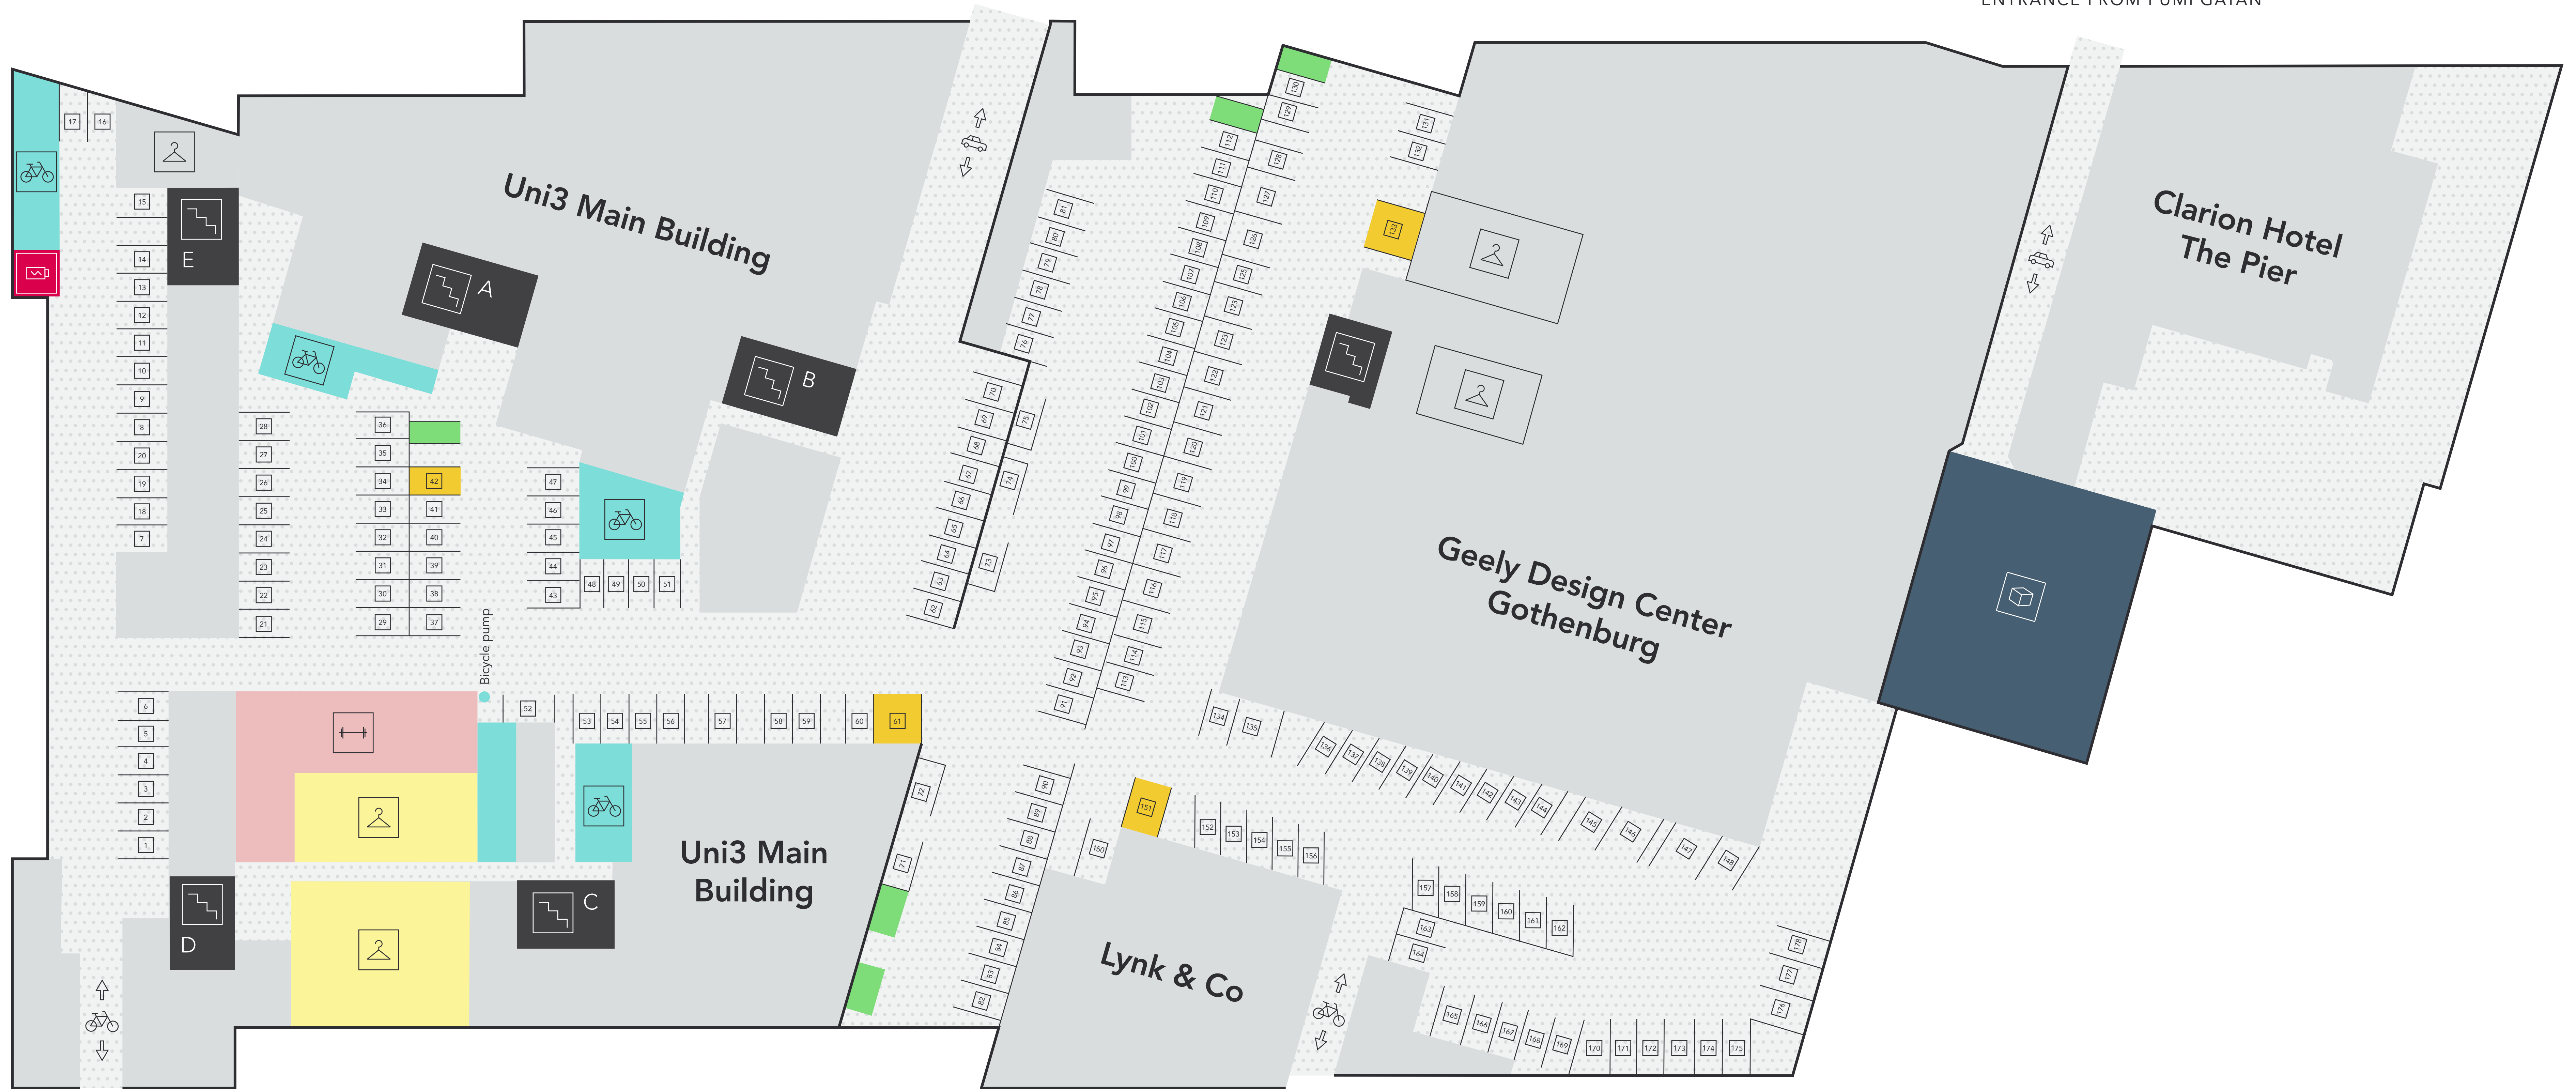

ENTRANCE FROM PUMPGATAN

ENTRANCE FROM PUMPGATAN

ENTRANCE FROM PLANETGATAN

ENTRANCE FROM PLANETGATAN

# Garage map

-  Stairwell/Elevator
-  Bike parking
-  Disabled parking
-  Changing room
-  Property
-  Charging box
-  MC parking
-  Goods receiving
-  Gym
-  Parking area