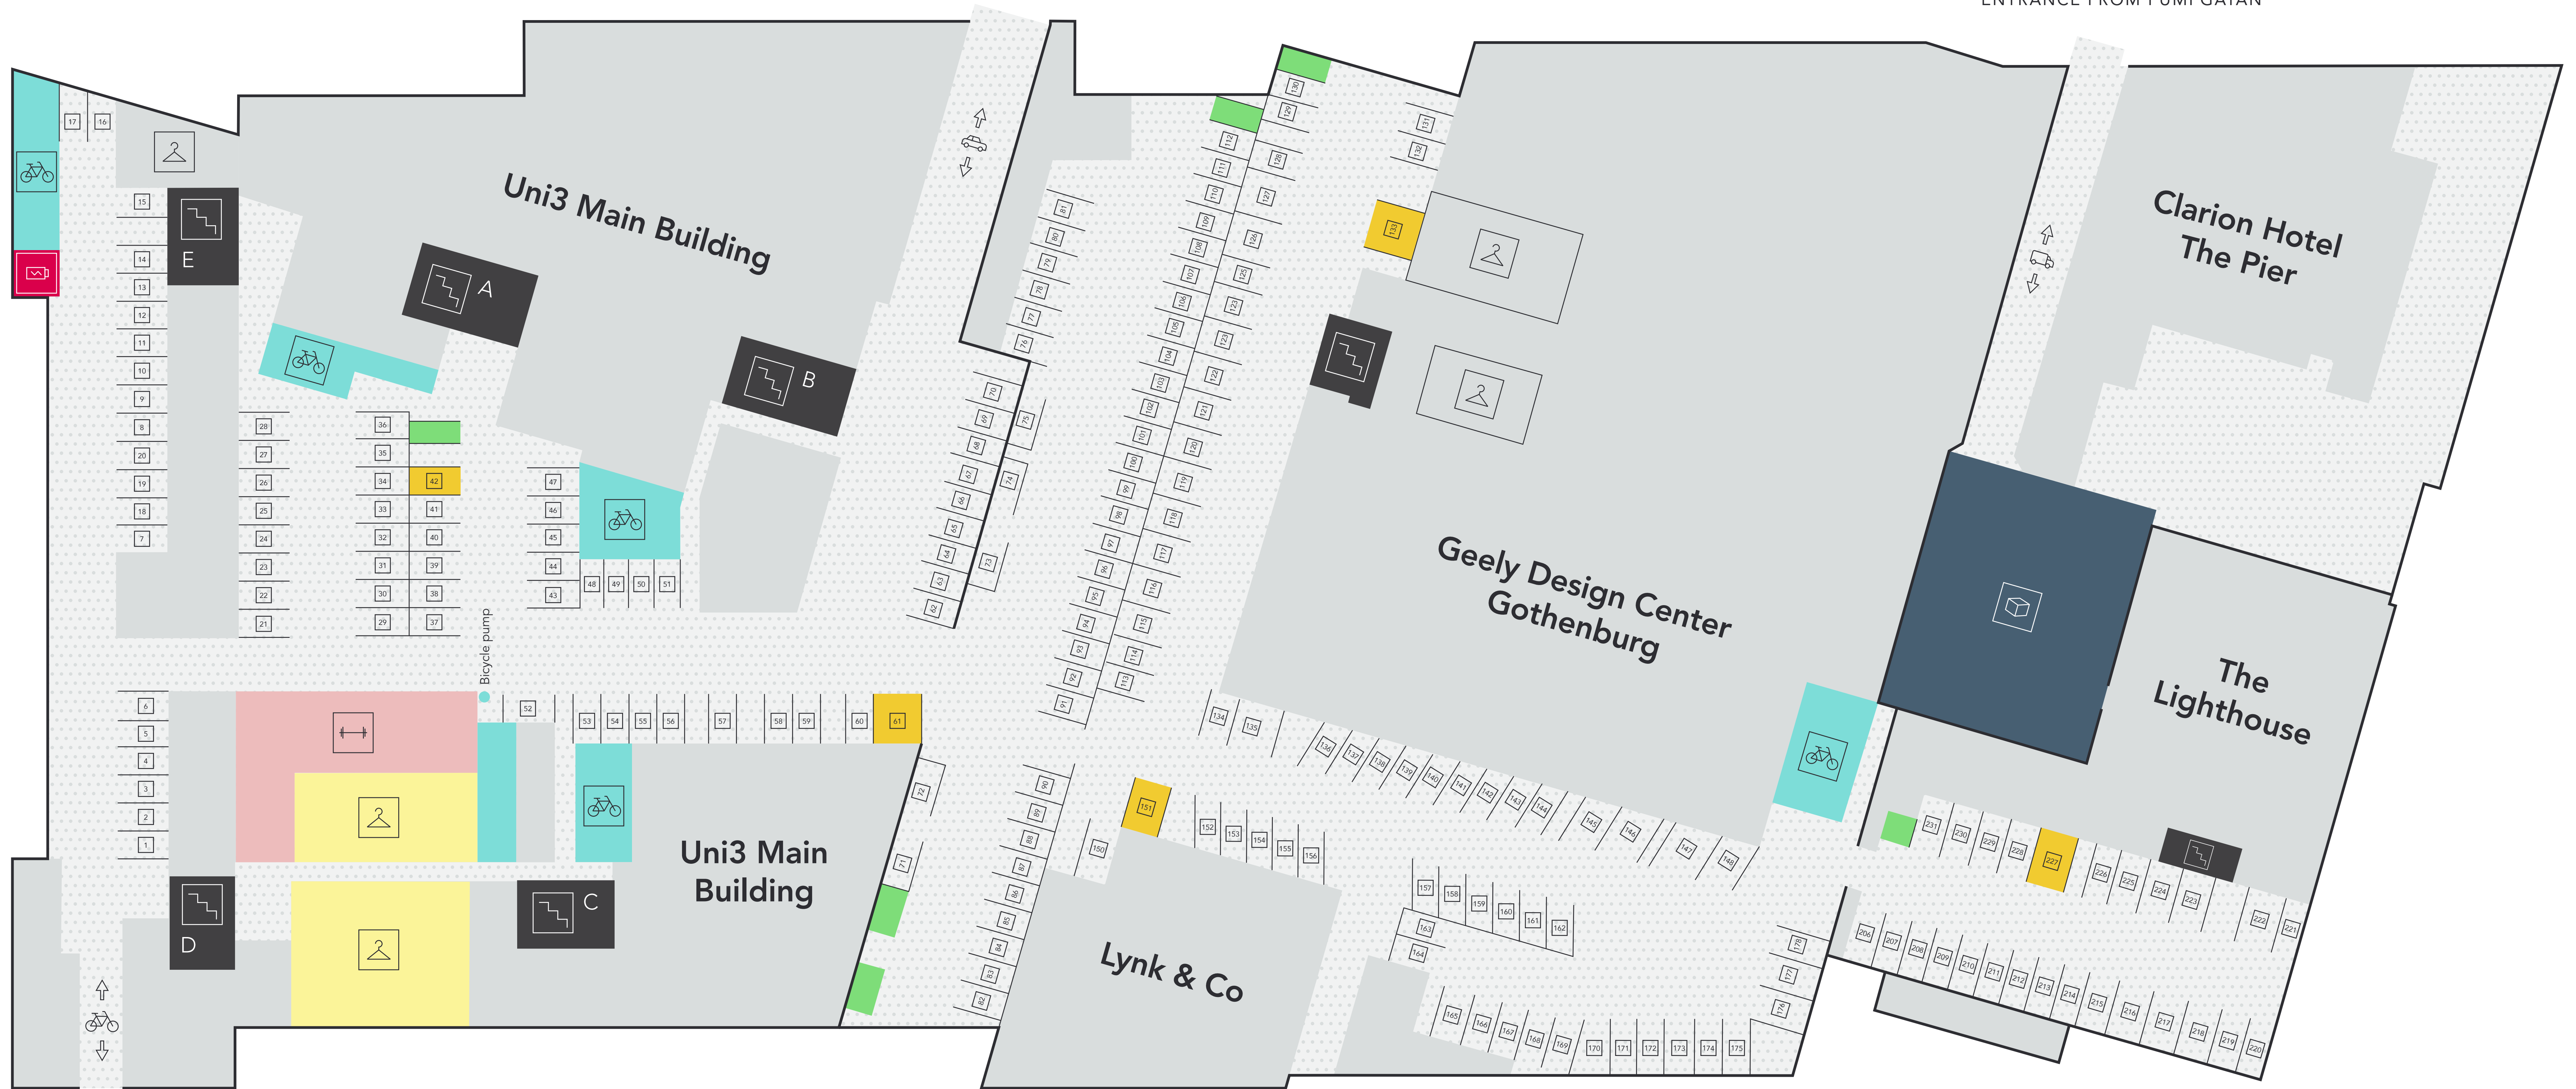

ENTRANCE FROM PUMPGATAN

ENTRANCE FROM PUMPGATAN

ENTRANCE FROM PLANETGATAN

ENTRANCE FROM PLANETGATAN

Garage map

-  Stairwell/Elevator
-  Bike parking
-  Disabled parking
-  Changing room
-  Property
-  Charging box
-  MC parking
-  Goods receiving
-  Gym
-  Parking area