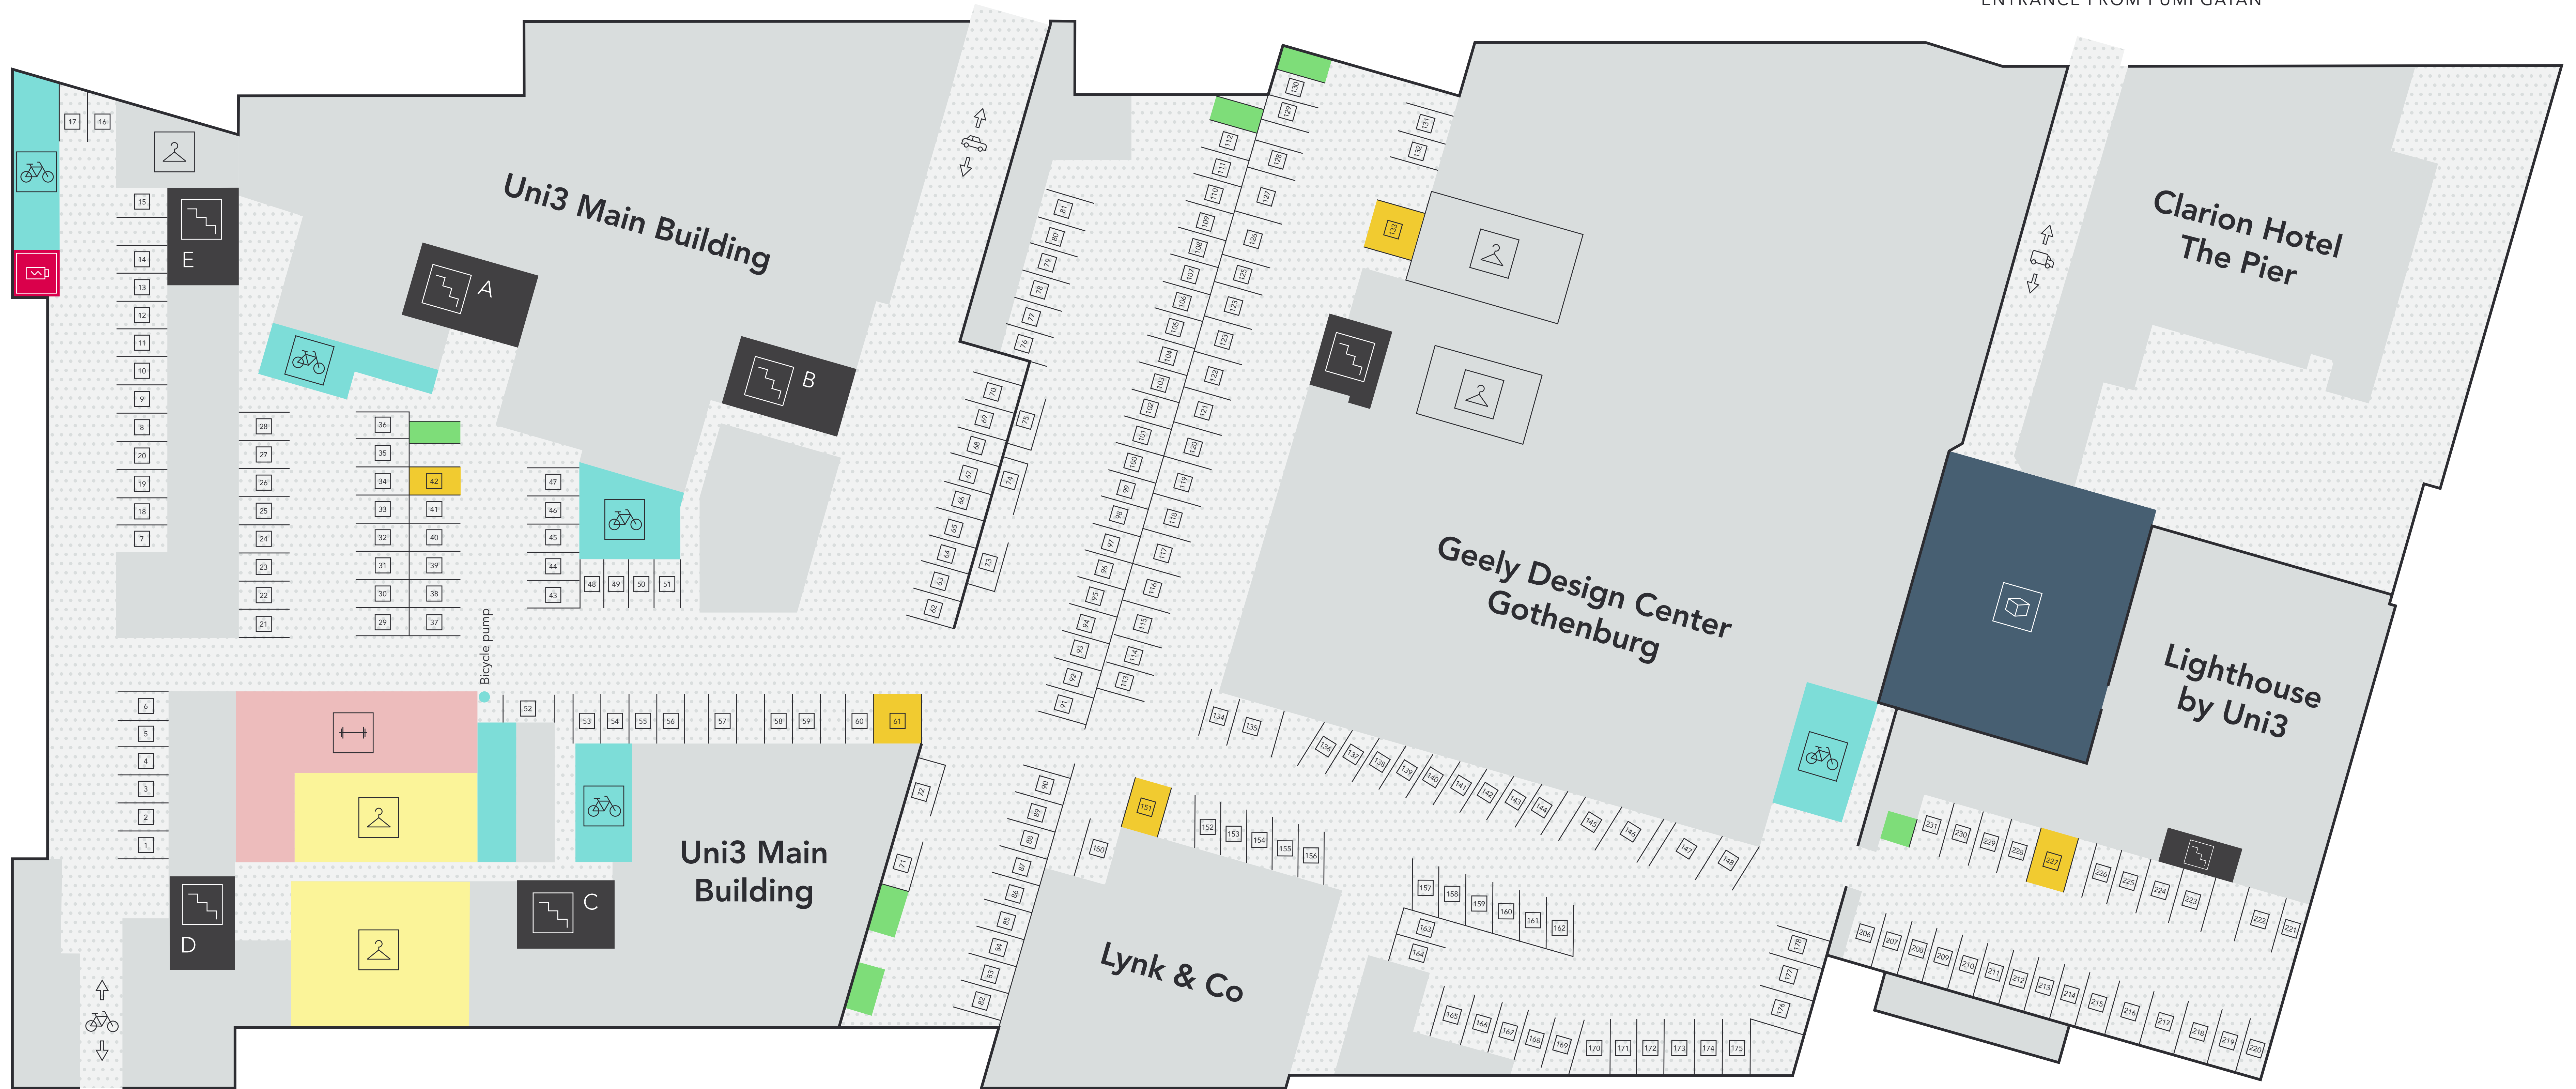

ENTRANCE FROM PUMPGATAN

ENTRANCE FROM PUMPGATAN

ENTRANCE FROM PLANETGATAN

ENTRANCE FROM PLANETGATAN

Garage map

-  Stairwell/Elevator
-  Bike parking
-  Disabled parking
-  Changing room
-  Property
-  Charging box
-  MC parking
-  Goods receiving
-  Gym
-  Parking area